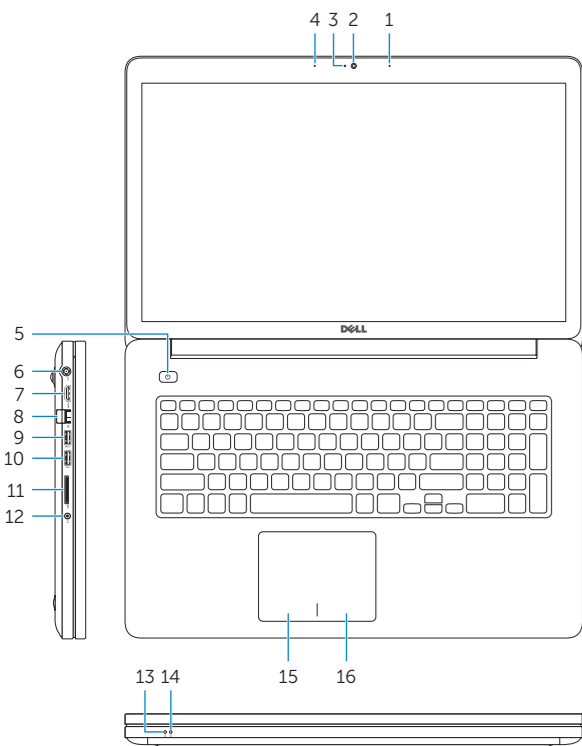

電腦型號 | Model komputer
Model máy tính | موديل الكمبيوتر

Inspiron 7746

Scan to access
how-to information

Dell.com/URL/Inspiron/17

© 2014 Dell Inc.

© 2014 Microsoft Corporation.

0V4YF8A00

Printed in China.

2014-10

Features

功能 | Fitur | Tính năng | الميزات

- 1. Right microphone
- 2. Camera
- 3. Camera-status light
- 4. Left microphone
- 5. Power button
- 6. Power-adaptor port
- 7. HDMI port
- 8. Network port
- 9. USB 3.0 port with PowerShare
- 10. USB 3.0 port
- 11. Media-card reader