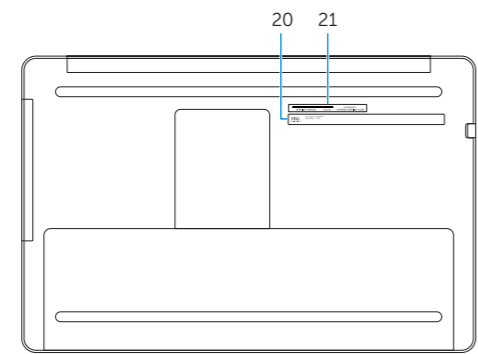

2014-10

Features

功能 | Fitur | Tính năng | الميزات

- 1. Right microphone
- 2. Camera
- 3. Camera-status light
- 4. Left microphone
- 5. Power button
- 6. Power-adaptor port
- 7. HDMI port
- 8. Network port
- 9. USB 3.0 port with PowerShare
- 10. USB 3.0 port
- 11. Media-card reader

- 12. Headset port
- 13. Power and battery-status light
- 14. Hard-drive activity light
- 15. Left-click area
- 16. Right-click area
- 17. USB 2.0 ports (2)
- 18. Optical drive
- 19. Security-cable slot
- 20. Regulatory label
- 21. Service Tag label